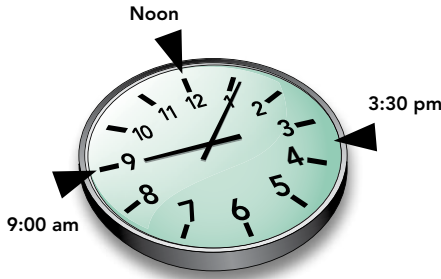

Major Greater Toronto Area (GTA) locations served by our guaranteed, next-day delivery:

- Toronto
  - Ajax
  - Pickering
  - Markham
  - Richmond Hill
  - Brampton
  - Mississauga
  - Oakville
  - Milton
  - Burlington

Plus

- Hamilton
  - Guelph

625 South Fifth Avenue
Lebanon, PA 17042

1.800.285.5000
newpenn.com

Faster transit times and Guaranteed delivery are now available to Canada

- Improve your customer service with real-time, automatic e-mail delivery notification
  - Find peace of mind with priority handling and guaranteed delivery
  - Our 24 hour Customs Processing Center simplifies the customs clearance process and assures you better on-time service
  - Guaranteed delivery service can be selected during shipment pick-up or on the BOL available on newpenn.com, or call our friendly customer service department at 1.800.285.5000
  - Trust our no-hassle guarantee; your shipment is automatically 100% free and you will receive an invoice for $0 dollars if we don't deliver within the parameters requested - no need to file a claim
  - The Guaranteed delivery service can be easily activated by choosing it under Guaranteed Delivery Options on the bill of lading available on newpenn.com. Or, call our friendly customer service department at 800-285-5000.

Standard Next-day and Two-day Delivery to all direct Ontario and Quebec Points
- Your normal LTL pricing applies

Guaranteed 2nd Day Delivery before 9:00 a.m. to all direct Ontario Points
- 40% of net charges, subject to a minimum fee of $100.00

Guaranteed 2nd Day Delivery before 12:00 p.m. to all direct Ontario Points
- 30% of net charges, subject to a minimum fee of $60.00

Guaranteed 2nd Day Delivery before 3:30 p.m. to all direct Ontario Points
- 20% of net charges, subject to a minimum fee of $30.00

- We operate under the Canada Customs Pre-Arrival Release System (PARS) which allows for faster border clearance of your shipments.
  - We are a proud member of both C-TPAT (Customs-Trade Partnership Against Terrorism) and FAST (Free and Secure Trade) which provides the following benefits:
  - A more secure supply-chain
  - Faster customs processing
  - Fewer border delays due to inspections

The FAST program can provide access to the FAST-lane at the border for government approved carriers.

Terms and Conditions of International Service
The guarantee does not apply to shipments which are delayed due to causes beyond New Penn's control including, but not limited to, the following: the unavailability or refusal of a person to accept delivery of the shipment(s), delays caused by the consignee, acts of God, public authorities acting with actual or apparent authority on the premises, acts or omission of customs or similar authorities, riots, strikes or other labor disputes, civil commotion, disruptions in the air or ground transportation networks, such as weather phenomena, and natural disasters. Shipments subject to standard New Penn freeze protection service policy.