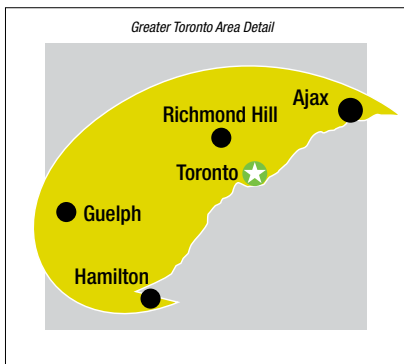

NEW next-day service to the Greater Toronto Area (GTA) – **Guaranteed!**

- NEW Guaranteed next-day delivery to GTA (Greater Toronto Area)**
- We will guarantee any size shipment to the GTA for an additional \$60
- Standard direct service area**
- 95% of area served next-day
- Guaranteed by 9 a.m., noon & 3:30 p.m. services available

Call your local service center, log onto newpenn.com or call **1.800.285.5000** for service.

A YRC Worldwide Company

Puerto Rico ocean service available

Major Greater Toronto Area (GTA) locations served by our guaranteed, next-day delivery:

- Toronto
- Ajax
- Pickering
- Markham
- Richmond Hill
- Brampton
- Mississauga
- Oakville
- Milton
- Burlington

Plus

- Hamilton
- Guelph

625 South Fifth Avenue
Lebanon, PA 17042

1.800.285.5000
newpenn.com