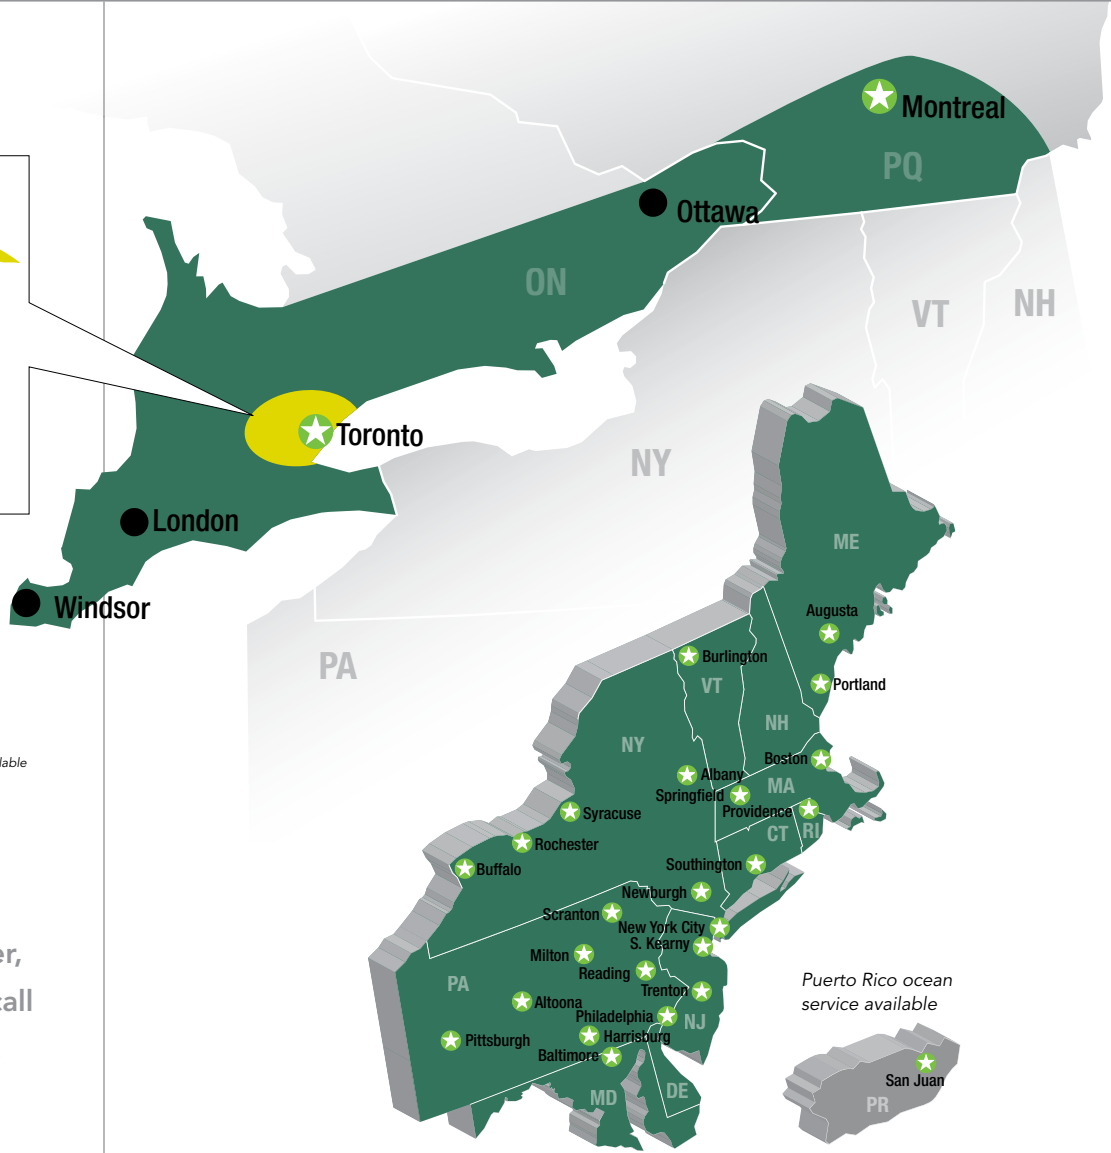

NEW next-day service to the Greater Toronto Area (GTA) – **Guaranteed!**

- NEW Guaranteed next-day delivery to GTA (Greater Toronto Area)**
- We will guarantee any size shipment to the GTA for an additional \$60
- Standard direct service area**
- 95% of area served next-day
- Guaranteed by 9 a.m., noon & 3:30 p.m. services available

Call your local service center, log onto newpenn.com or call **1.800.285.5000** for service.

A YRC Worldwide Company

Puerto Rico ocean service available

Major Greater Toronto Area (GTA) locations served by our guaranteed, next-day delivery:

- Toronto
- Ajax
- Pickering
- Markham
- Richmond Hill
- Brampton
- Mississauga
- Oakville
- Milton
- Burlington

Plus

- Hamilton
- Guelph

625 South Fifth Avenue
Lebanon, PA 17042

1.800.285.5000
newpenn.com

Standard Next-day and Two-day Delivery to all direct Ontario and Quebec Points
- Your normal LTL pricing applies

Guaranteed 2nd Day Delivery before 9:00 a.m. to all direct Ontario Points
- 40% of net charges, subject to a minimum fee of \$100.00