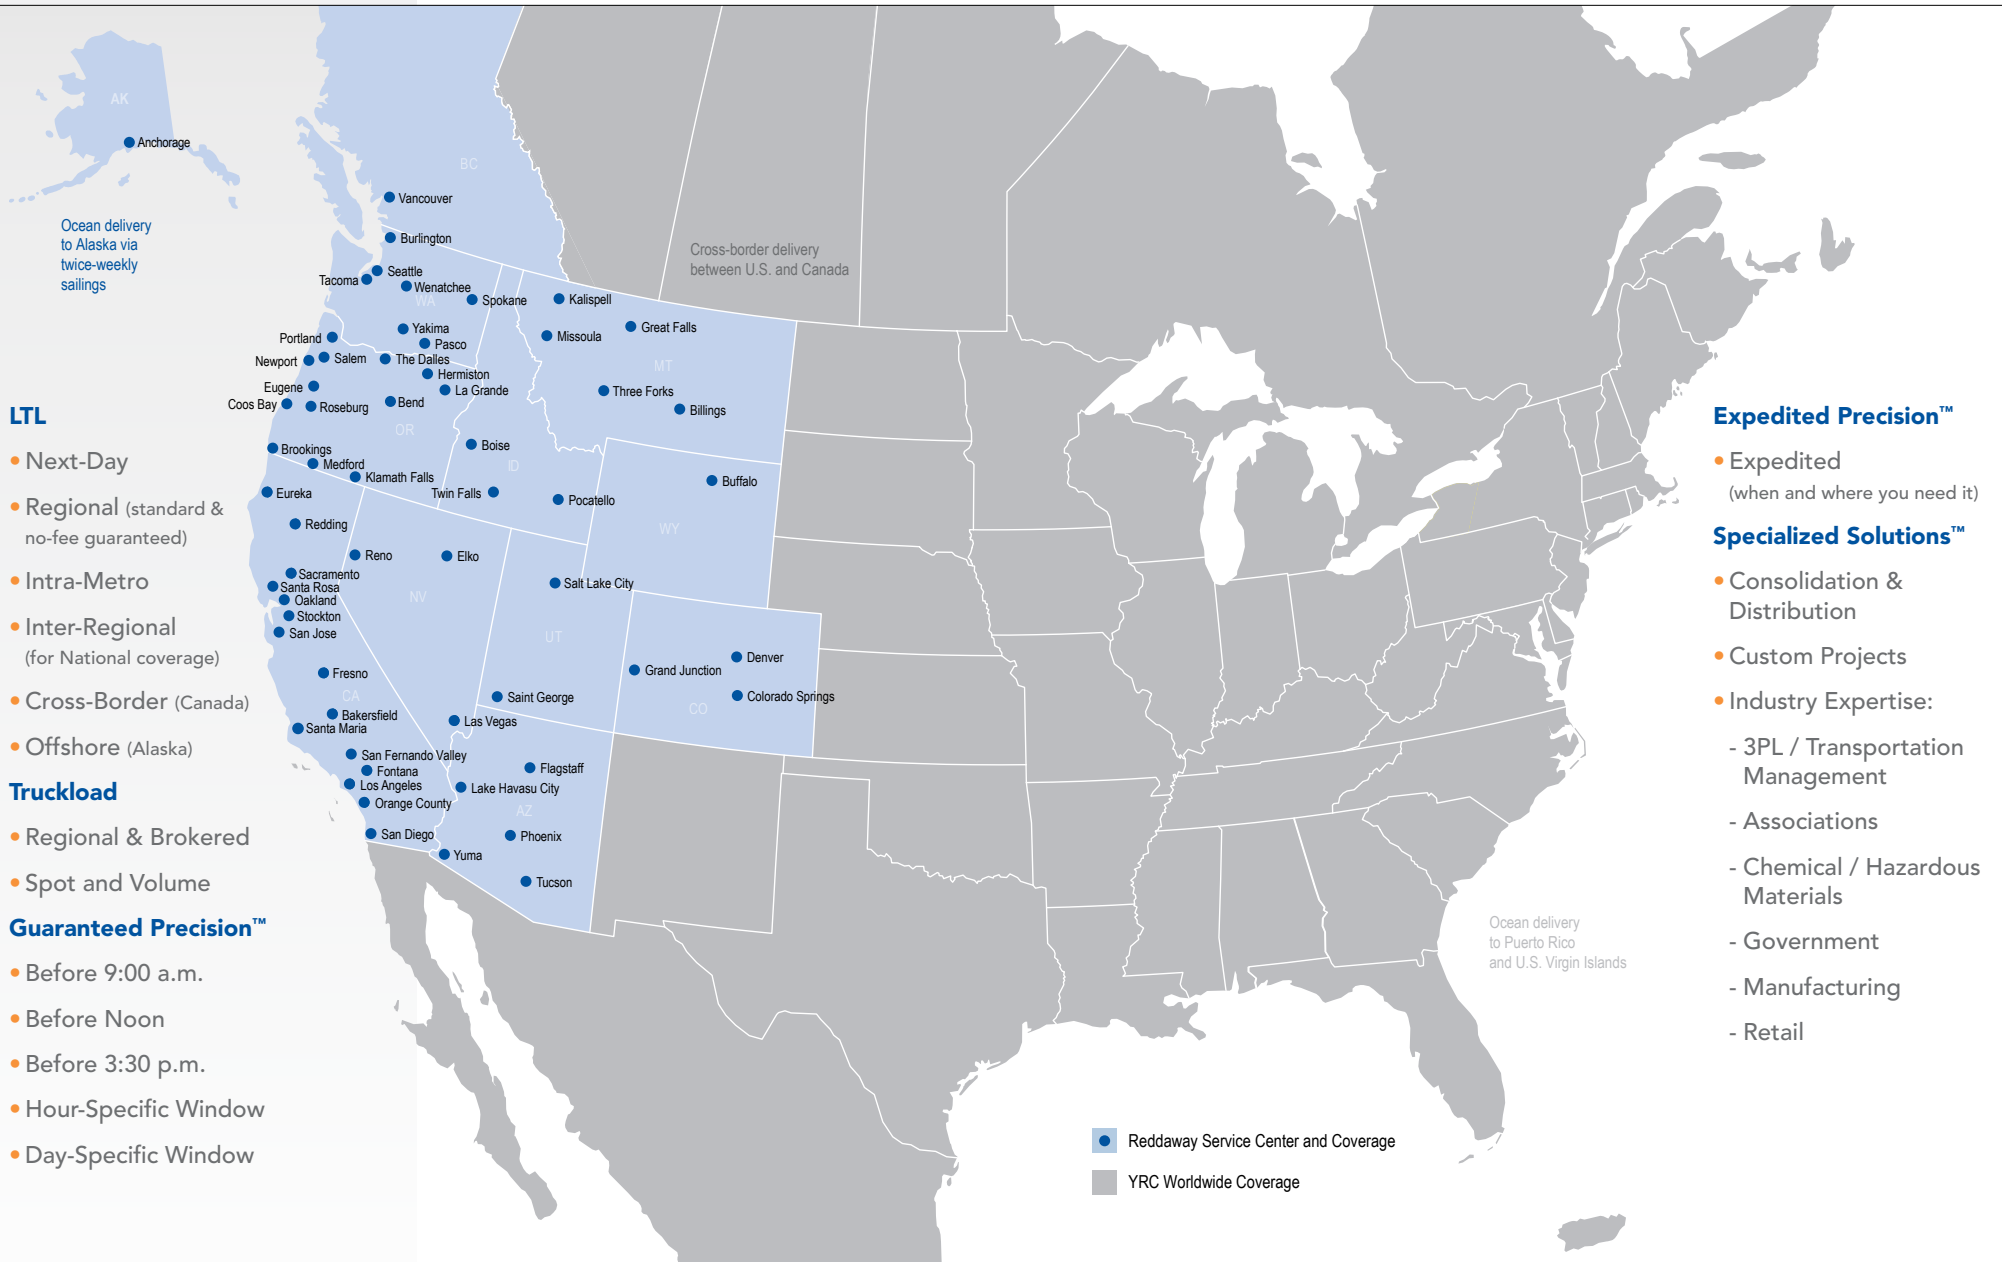

# Experience Regional Expertise from Reddaway

A YRC Worldwide Company

## LTL

- Next-Day
- Regional (standard & no-fee guaranteed)
- Intra-Metro
- Inter-Regional (for National coverage)
- Cross-Border (Canada)
- Offshore (Alaska)

## Truckload

- Regional & Brokered
- Spot and Volume

Committed to environmental sustainability

- 90 years of service since its founding in Clackamas, Oregon in 1919
- Established leader in its region for next-day deliveries, on-time performance, and outstanding customer support
- Extensive service center network in the Pacific Northwest, Southwest, inter-mountain regions, Alaska and Canada
- Guaranteed service offering includes delivery by 9:00 a.m., noon, 3:30 p.m. and window delivery
- Consolidation and distribution services, including Sunday service in Portland, Fontana and Salt Lake City for Monday deliveries in most major markets in the region
- Complete Canadian coverage and cross border expertise
- Winner of the Logistics Management magazine Quest for Quality award for 17 consecutive years
- Online convenience of scheduling, tracking and managing shipments at [reddawayregional.com](http://reddawayregional.com)
- Direct, regional delivery in eleven western states and one Canadian province:
  - Alaska
  - Arizona
  - California
  - Colorado
  - Idaho
  - Montana
  - Nevada
  - Oregon
  - Utah
  - Washington
  - Wyoming
  - British Columbia